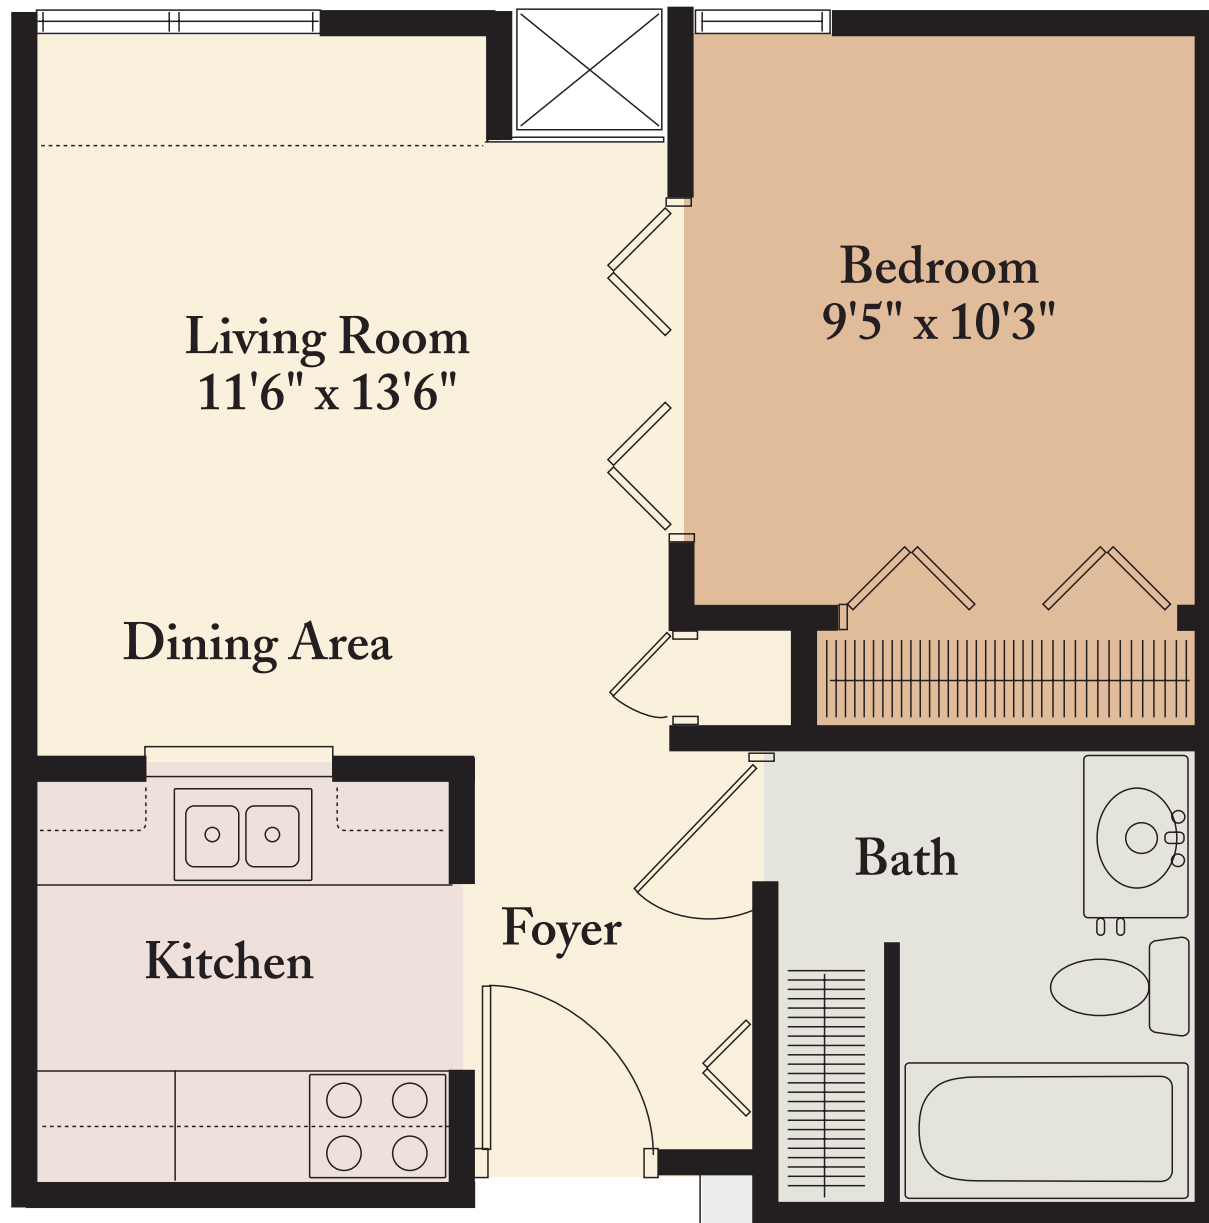

Alcove

440 sq. ft.

Measurements may vary slightly.

Peterson Meadows

A Wesley Willows Community

6401 Newburg Road • Rockford, IL 61108

815-229-0390 • fax 815-395-9307

www.petersonmeadows.org

Rev. 10/2014