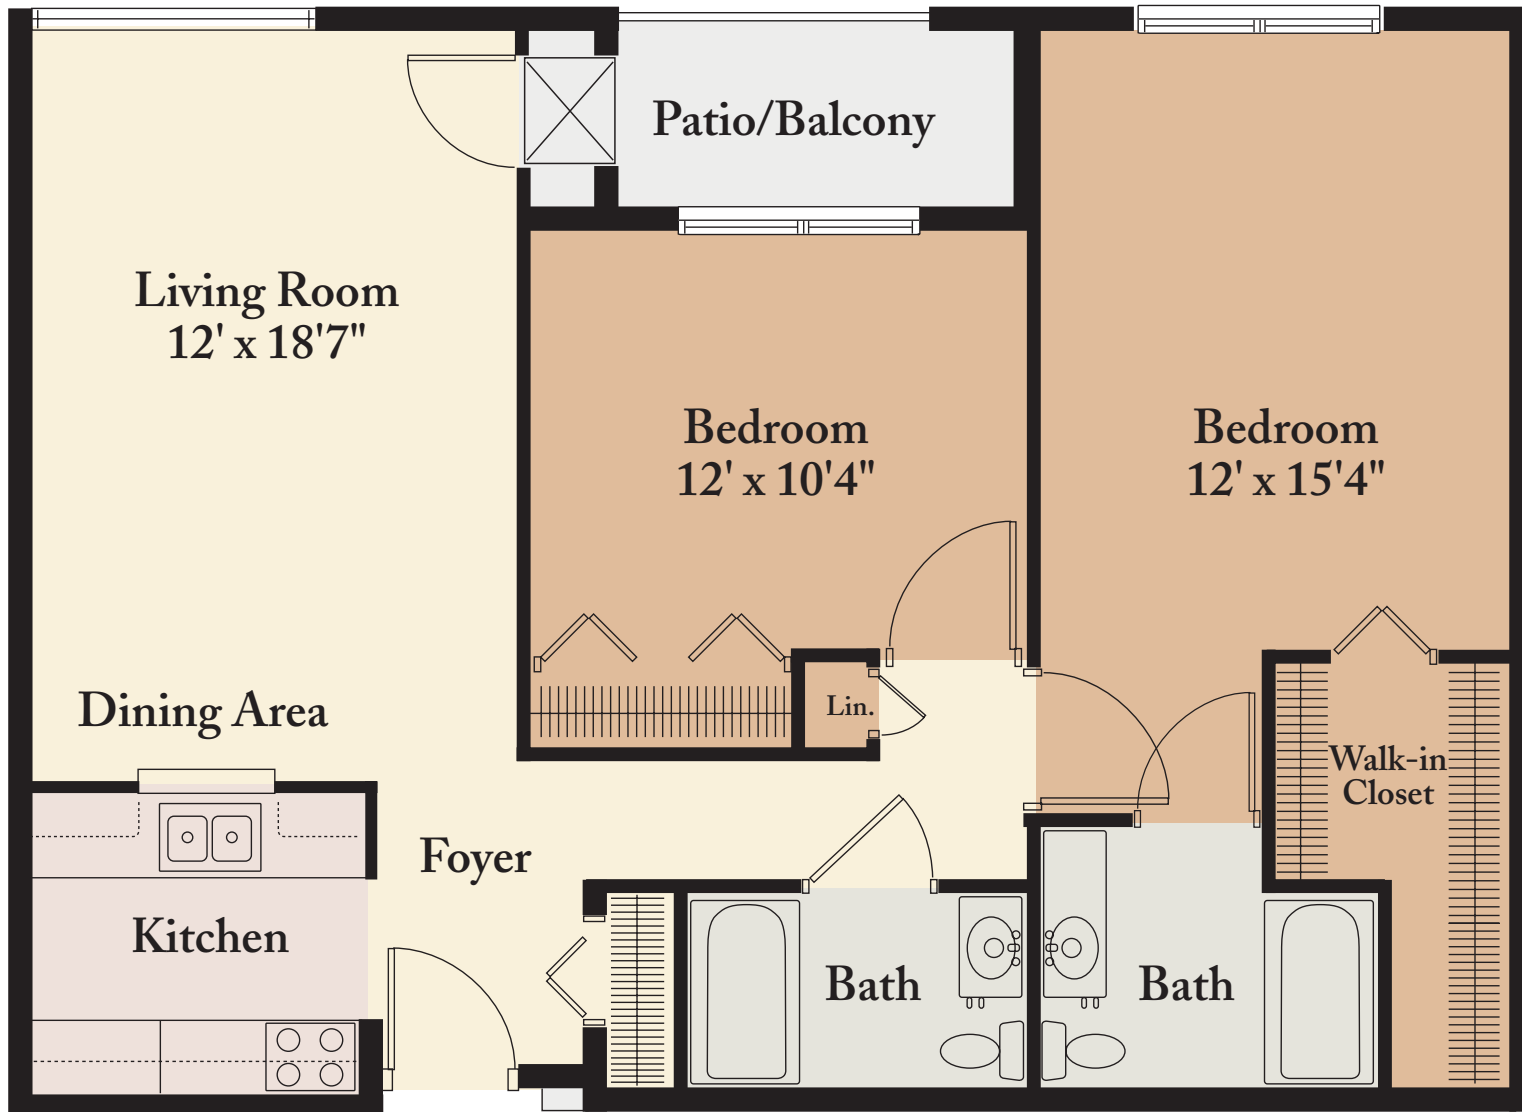

# Two Bedroom Custom

860 sq. ft.

Measurements may vary slightly.

Peterson Meadows

*A Wesley Willows Community*

6401 Newburg Road • Rockford, IL 61108

815-229-0390 • fax 815-395-9307

[www.petersonmeadows.org](http://www.petersonmeadows.org)

# Two Bedroom Deluxe

935 sq. ft.

Measurements may vary slightly.

Peterson   
Meadows

*A Wesley Willows Community*

6401 Newburg Road • Rockford, IL 61108

815-229-0390 • fax 815-395-9307

[www.petersonmeadows.org](http://www.petersonmeadows.org)