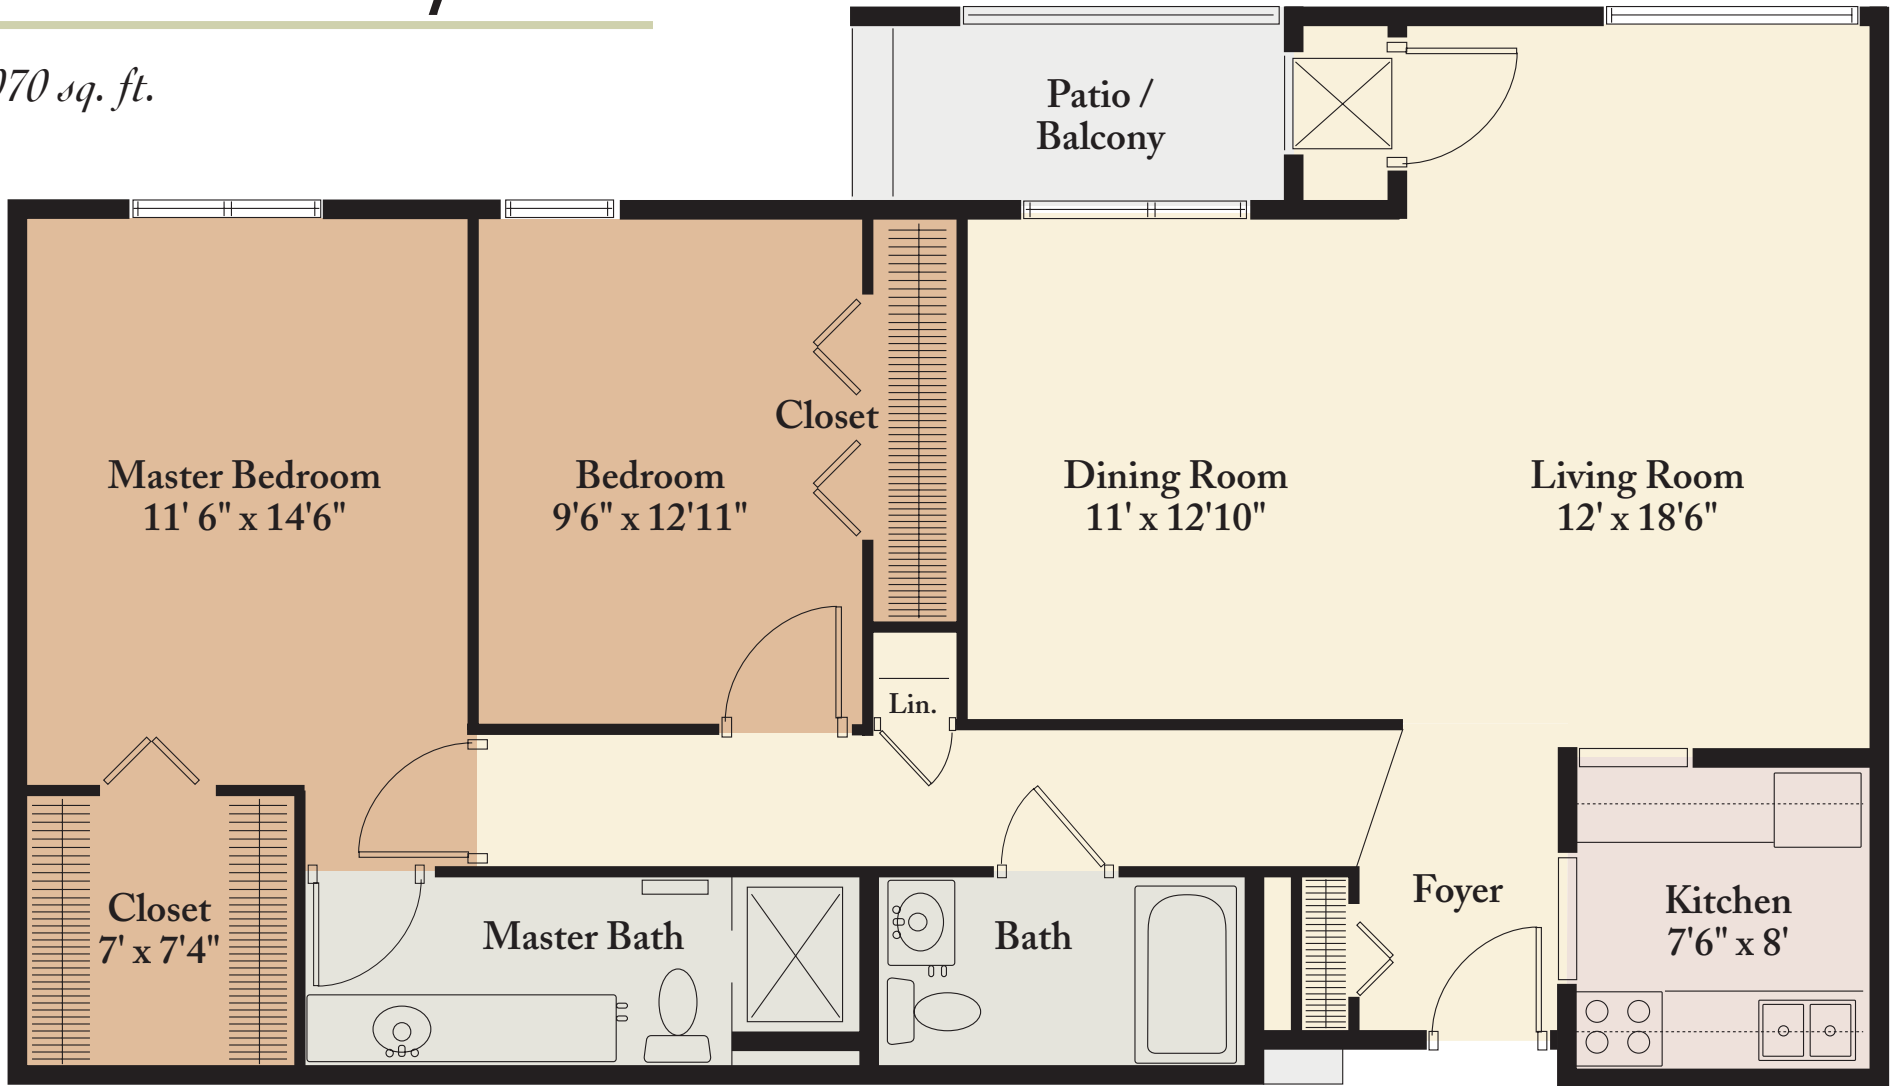

Two Bedroom Special

1070 sq. ft.

Measurements may vary slightly.

Peterson Meadows

A Wesley Willows Community

6401 Newburg Road • Rockford, IL 61108

815-229-0390 • fax 815-395-9307

www.petersonmeadows.org

Rev. 10/2014