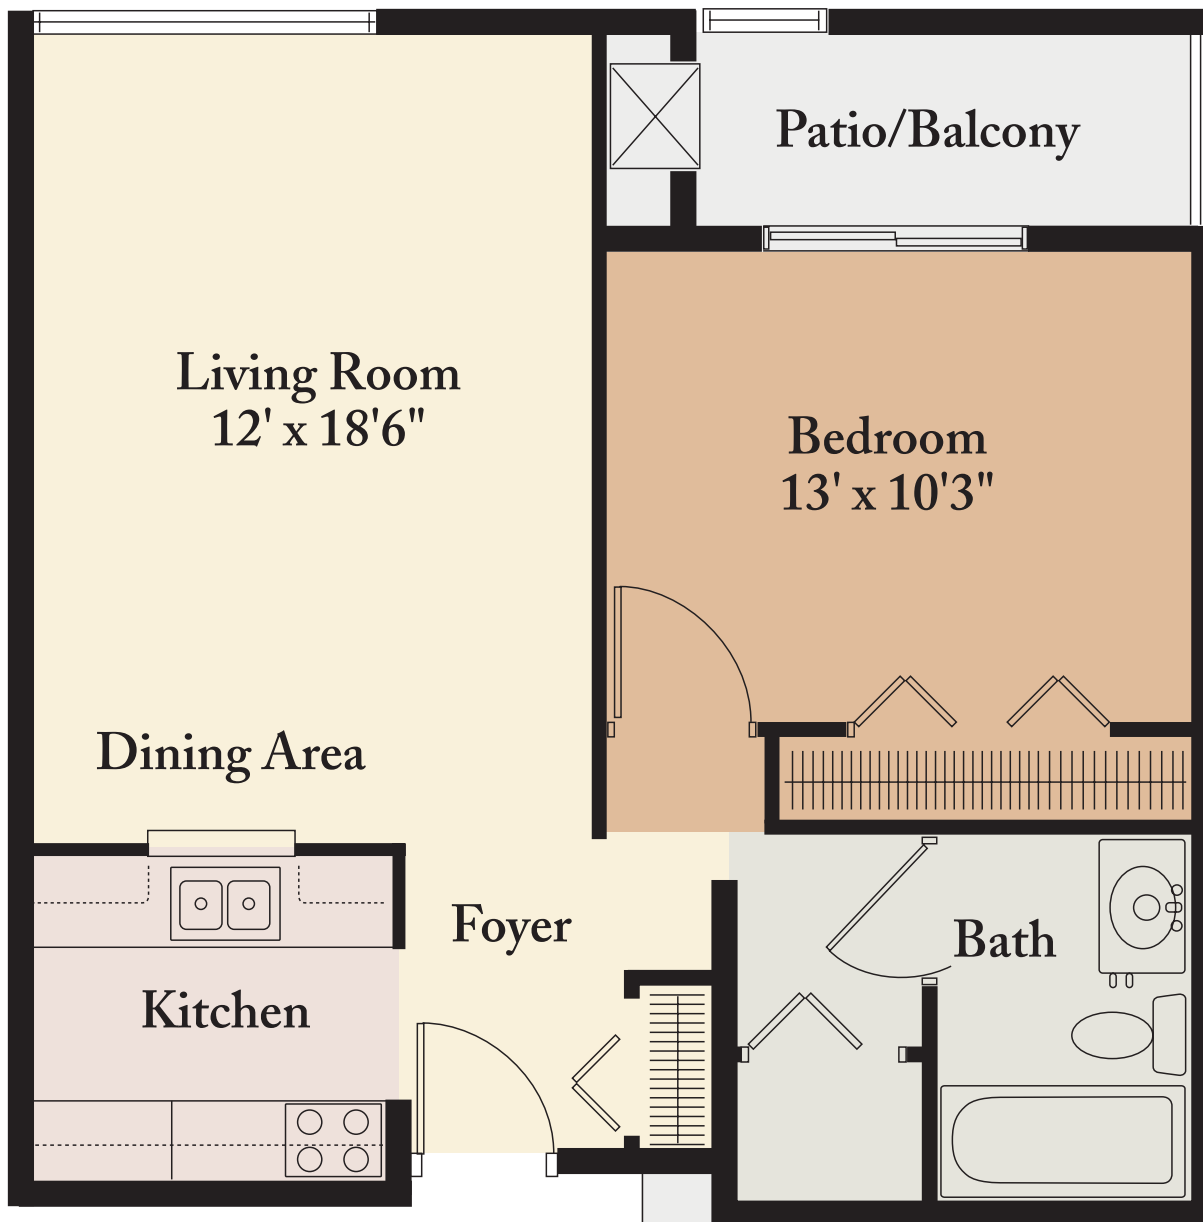

One Bedroom Traditional

630 sq. ft.

Measurements may vary slightly.

Peterson Meadows

A Wesley Willows Community

6401 Newburg Road • Rockford, IL 61108

815-229-0390 • fax 815-395-9307

www.petersonmeadows.org

Rev. 10/2014