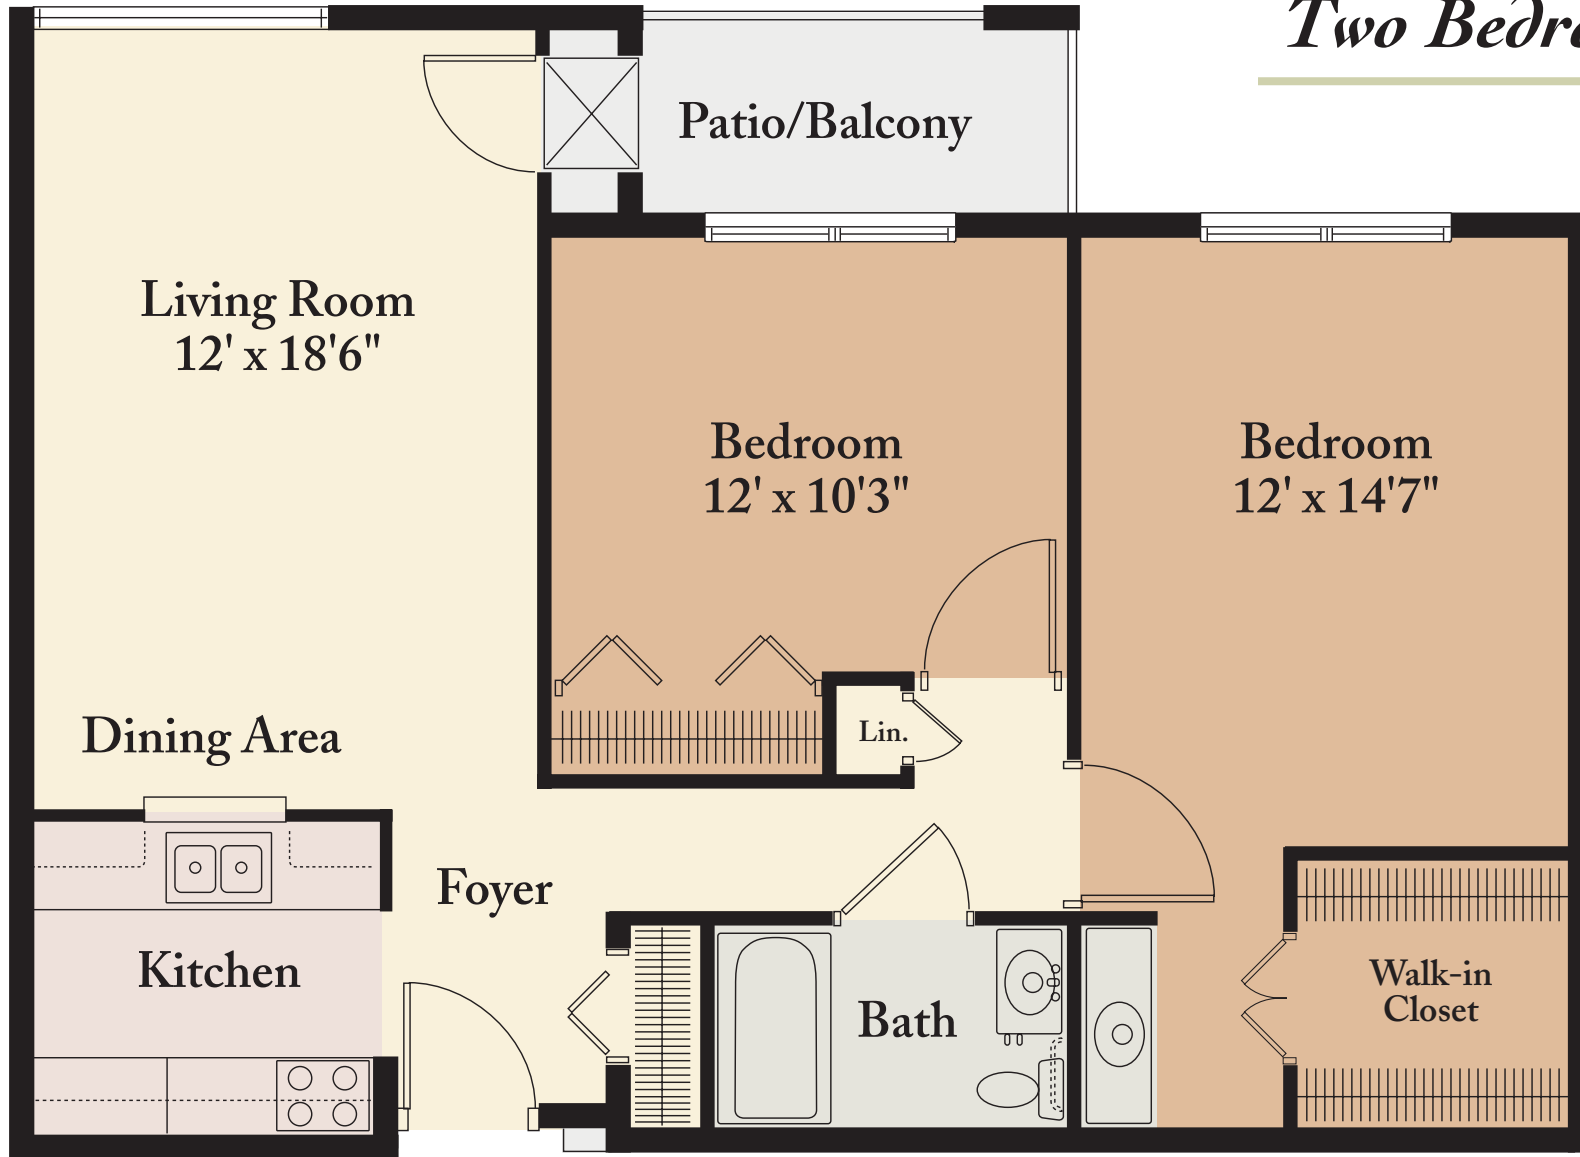

# Two Bedroom Custom

860 sq. ft.

Measurements may vary slightly.

Peterson Meadows

*A Wesley Willows Community*

6401 Newburg Road • Rockford, IL 61108

815-229-0390 • fax 815-395-9307

[www.petersonmeadows.org](http://www.petersonmeadows.org)

# Two Bedroom Deluxe

935 sq. ft.

Measurements may vary slightly.

Peterson   
Meadows

*A Wesley Willows Community*

6401 Newburg Road • Rockford, IL 61108

815-229-0390 • fax 815-395-9307

[www.petersonmeadows.org](http://www.petersonmeadows.org)