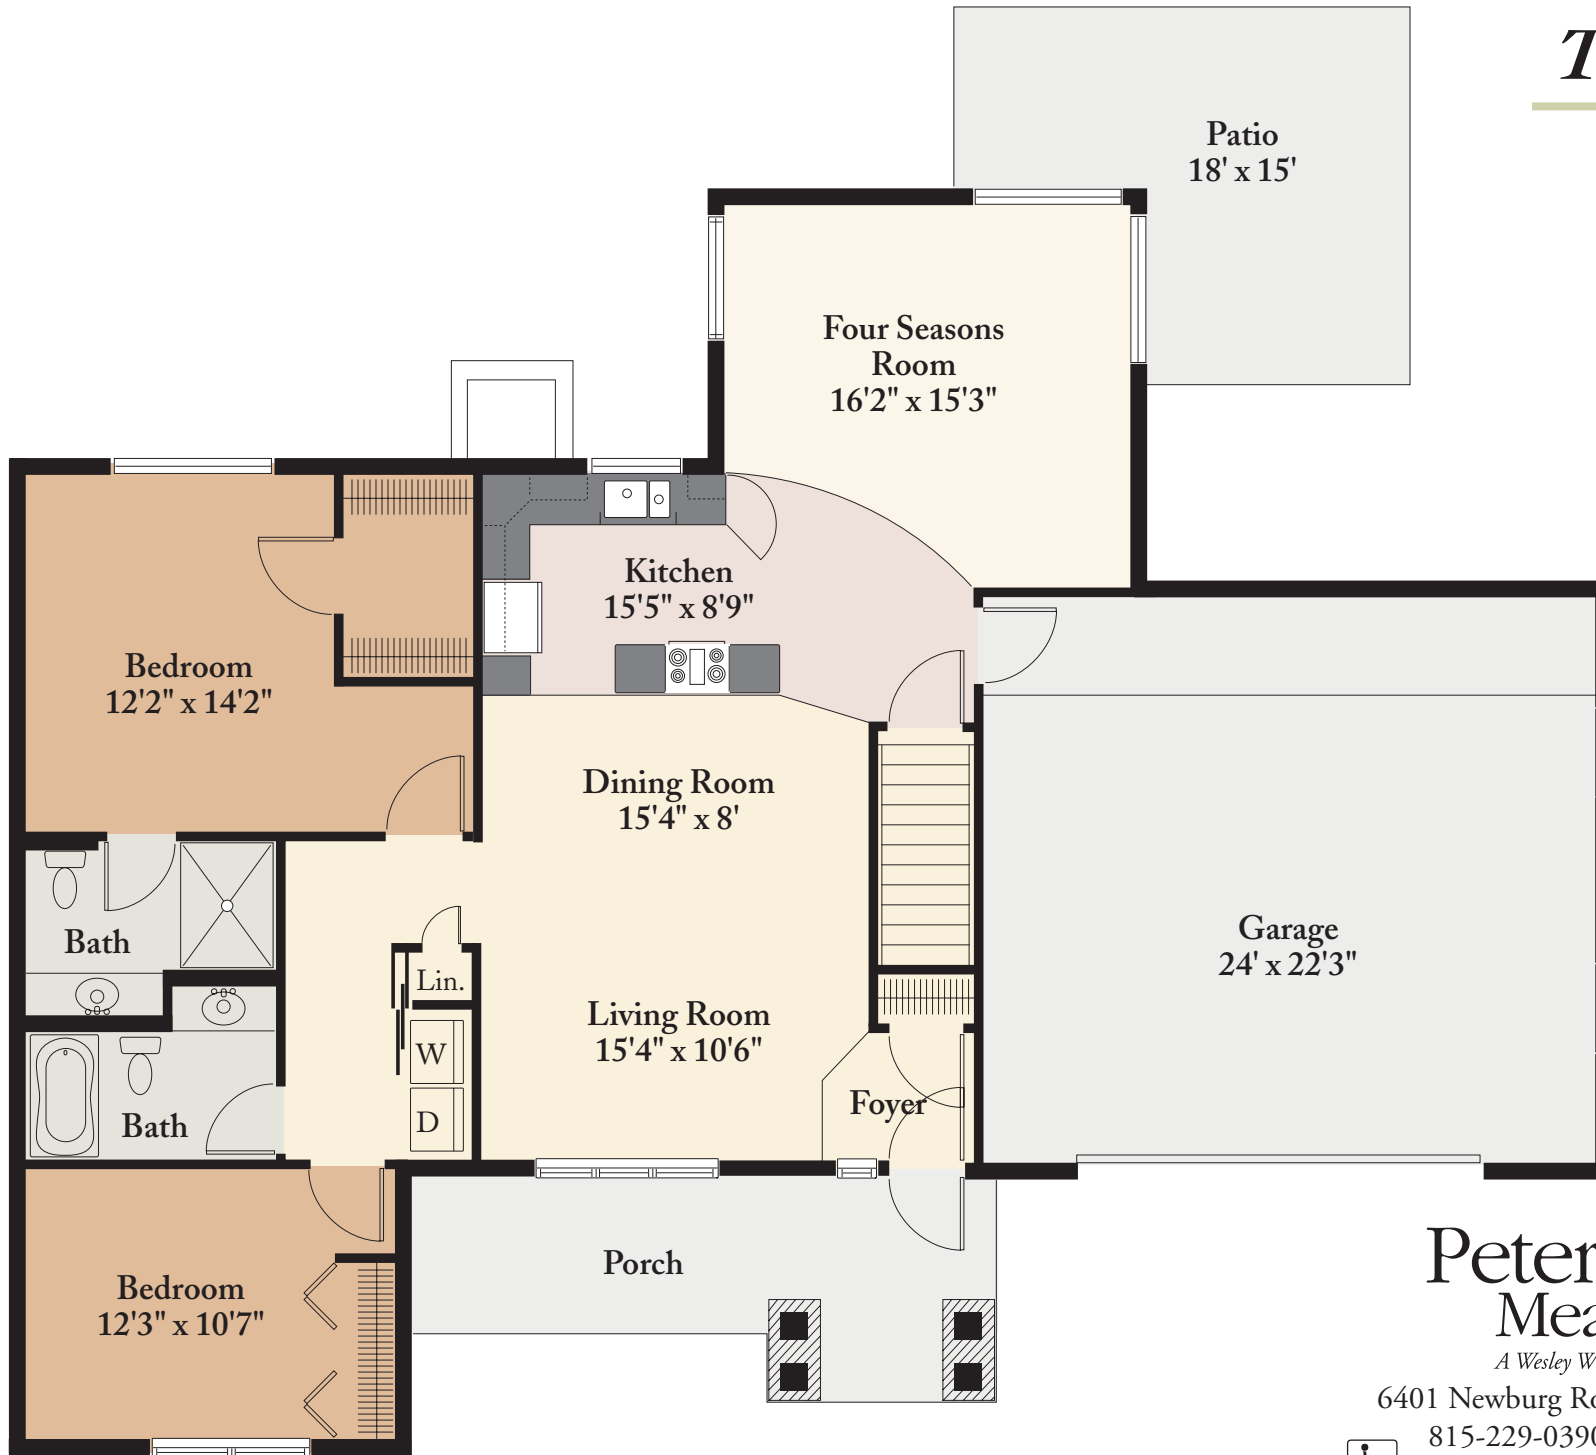

The Andover

1391 sq. ft.

Measurements may vary slightly.

Peterson Meadows

A Wesley Willows Community

6401 Newburg Road • Rockford, IL 61108

815-229-0390 • fax 815-395-9307

www.petersonmeadows.org

www.petersonmeadows.org

Rev. 10/2014

Classic Plus (4 Season Room)

1230 sq. ft.

Measurements may vary slightly.

Peterson Meadows

A Wesley Willows Community

6401 Newburg Road • Rockford, IL 61108