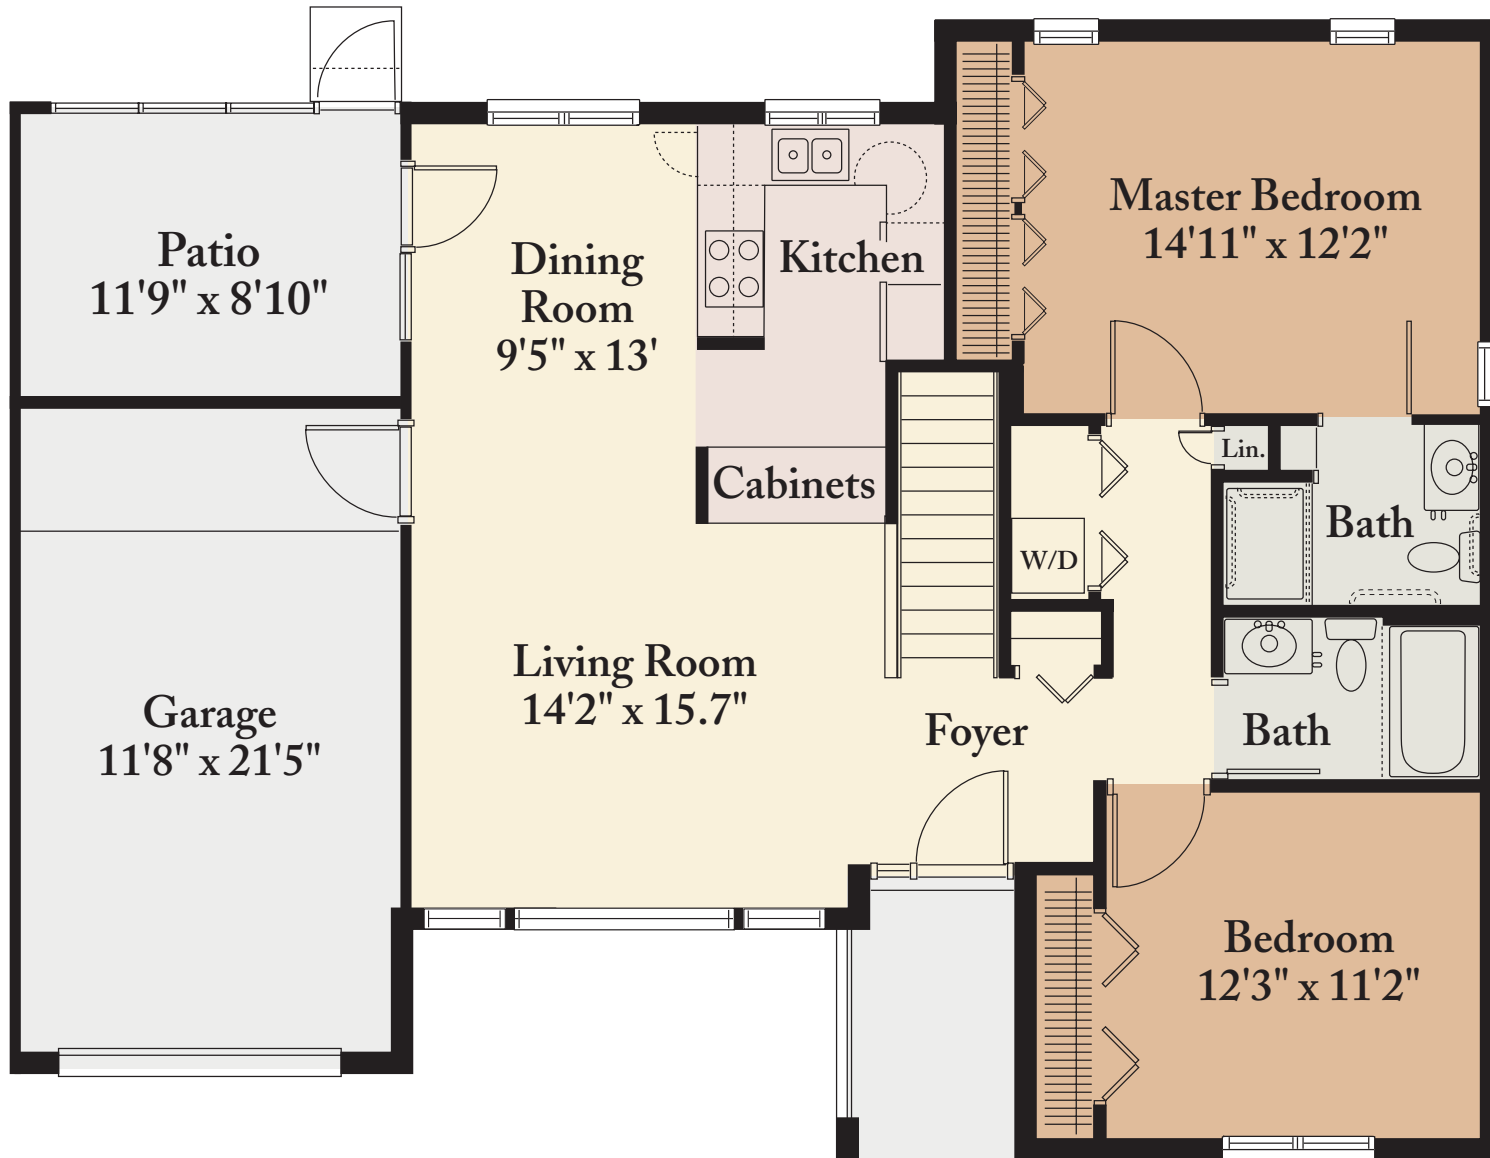

www.petersonmeadows.org

Rev. 10/2014

Classic Plus (4 Season Room)

1230 sq. ft.

Measurements may vary slightly.

Peterson Meadows

A Wesley Willows Community

6401 Newburg Road • Rockford, IL 61108

815-229-0390 • fax 815-395-9307

www.petersonmeadows.org

Rev. 10/2014

Classic (Patio)

1150 sq. ft.

Measurements may vary slightly.

Peterson Meadows

A Wesley Willows Community