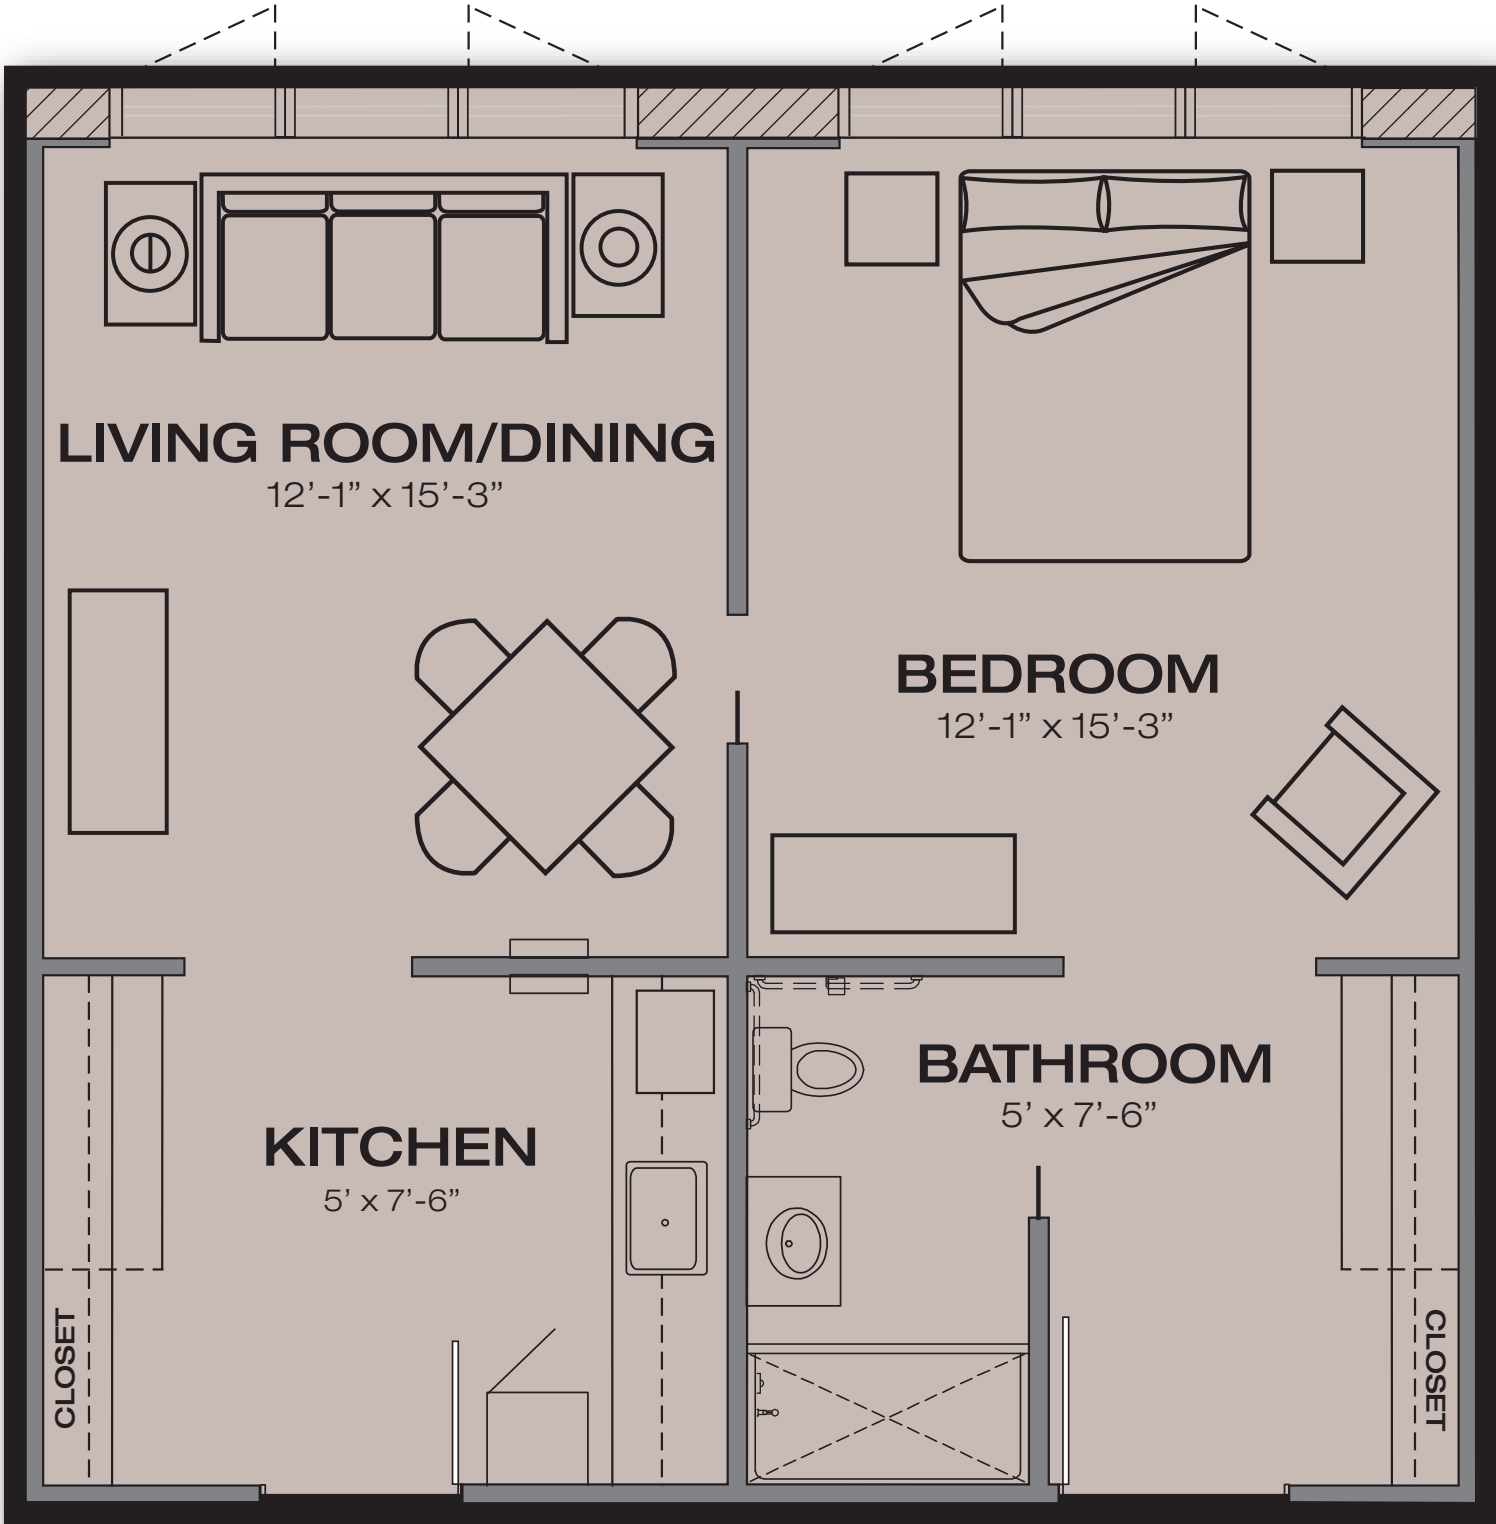

**STUDIO**  
12'-1" x 15'-3"

**BATH ROOM**  
5' x 7'-6"

CLOSET

**LIVING ROOM/DINING**

12'-1" x 15'-3"

**BEDROOM**

12'-1" x 15'-3"

**KITCHEN**

5' x 7'-6"

**BATHROOM**

5' x 7'-6"

CLOSET

CLOSET

**CUSTOM STUDIO**

21' x 15'-3"

**BATH ROOM**

5' x 7'-6"

**WALK-IN CLOSET**

5' x 7'-6"

**BEDROOM**

12'-1" x 15'-3"

**LIVING ROOM  
/DINING**

18'-1" x 16'-4"

**KITCHEN**

**LIVING ROOM/  
DINING**

12'-1" x 15'-3"

**BEDROOM**

12'-1" x 15'-3"

**BATHROOM**

5' x 7'-6"

**KITCHEN**

5' x 7'-6"